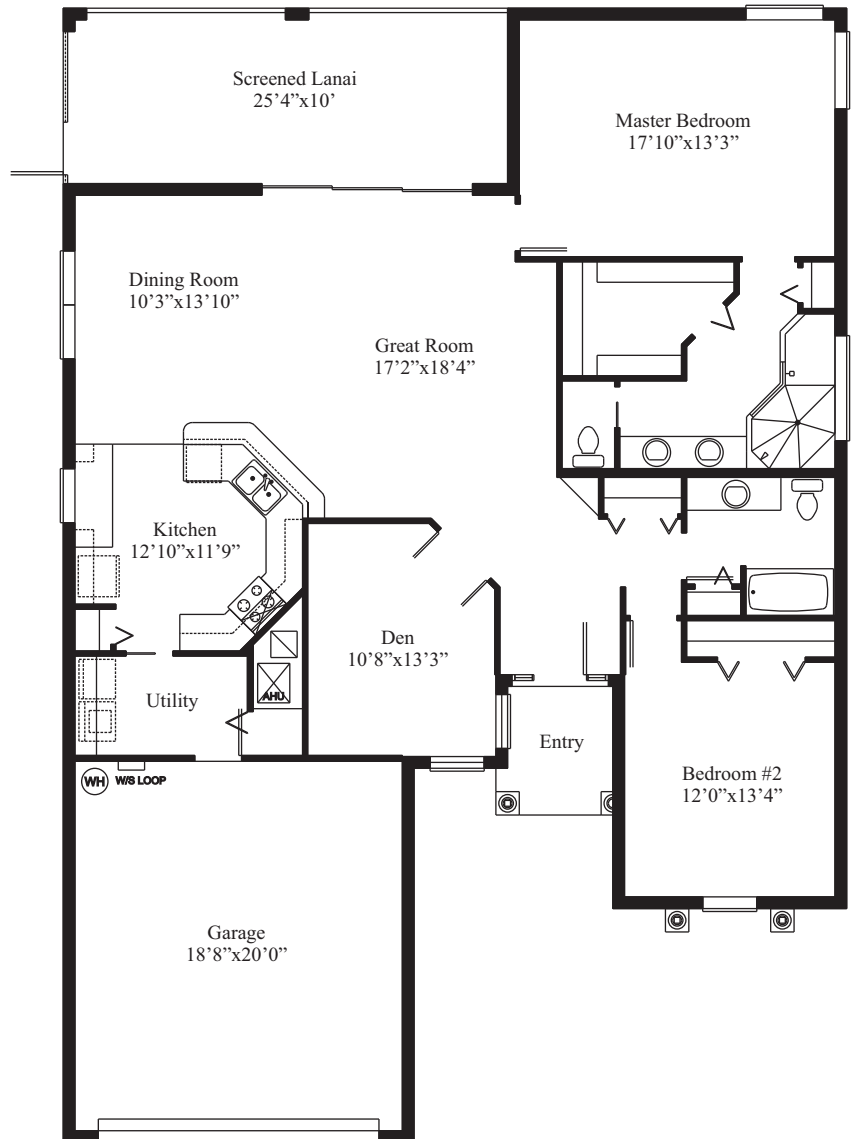

# SILKWOOD II

THE ESTATE SERIES

## Model 400.2

Living Area	1753
Garage	434
Lanai	253
Entry	46
<b>TOTAL</b>	<b>2486</b>

Prices, materials and specifications may vary by community and location and are subject to change without notice due to continued product improvements. All dimensions are approximate. © Copyright 2014 by Florida Leisure Communities. Any duplication, reproduction or use is prohibited.