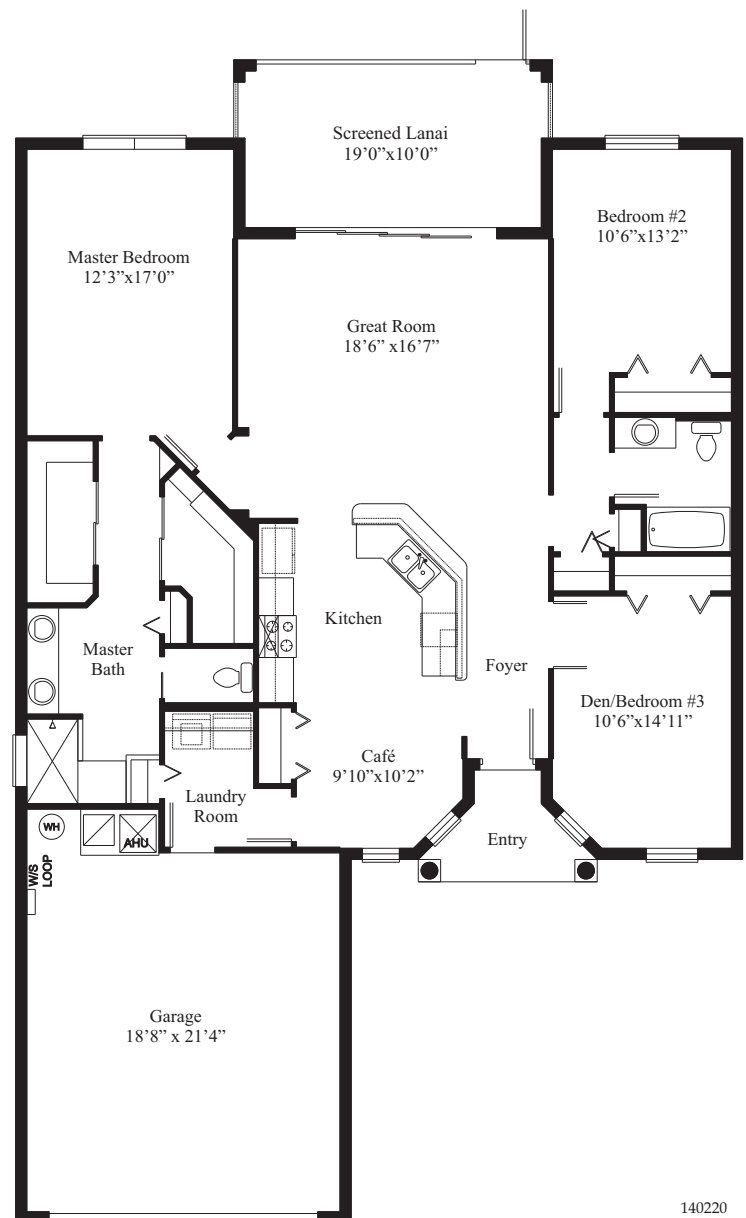

# BAYWOOD

THE DESIGNER SERIES

# Legacy

OF LEESBURG

*Model 502*

Living Area	1707
Garage	463
Screened Lanai	183
Entry	47
<b>TOTAL</b>	<b>2400</b>

Prices, materials and specifications may vary by community and location and are subject to change without notice due to continued product improvements. All dimensions are approximate.  
 © Copyright 2014 by Florida Leisure Communities.  
 Any duplication, reproduction or use is prohibited.