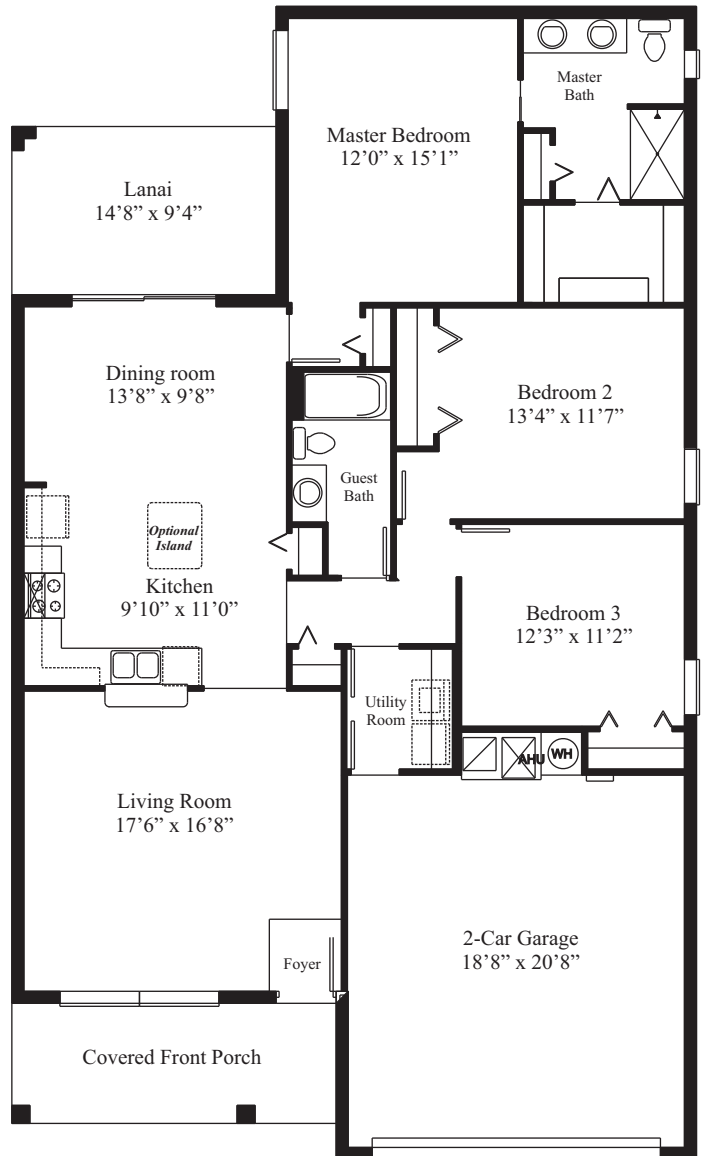

# MYRTLEWOOD

THE GARDEN SERIES

### Model 107

Living Area	1,607
Garage	435
Front Porch	120
Lanai	137
<b>TOTAL</b>	<b>2,299</b>

Prices, materials and specifications may vary by community and location and are subject to change without notice due to continued product improvements. All dimensions are approximate. © Copyright 2014 by Florida Leisure Communities. Any duplication, reproduction or use is prohibited.