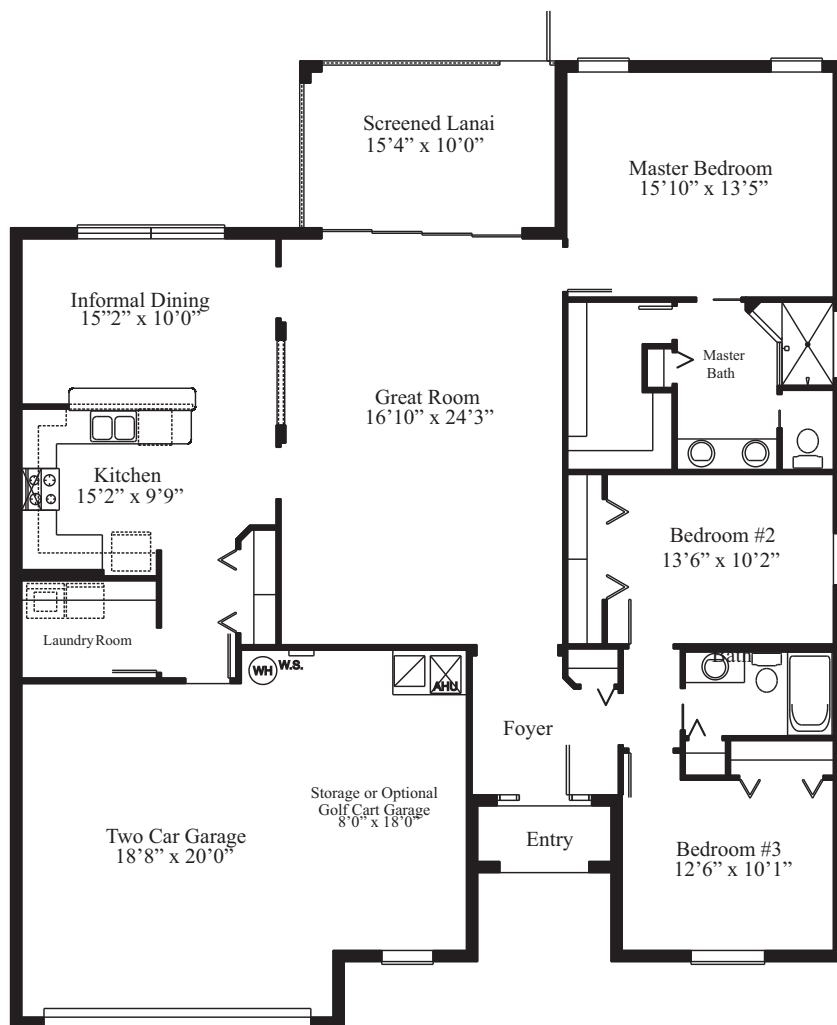

MONARCH II

THE ESTATE SERIES

Legacy

OF LEESBURG

Model 413.2

Living Area	1810
Garage	569
Screened Lanai	153
Entry	32
Total	2564

Prices, materials and specifications may vary by community and location and are subject to change without notice due to continued product improvements. All dimensions are approximate. © Copyright 2014 by Florida Leisure Communities. Any duplication, reproduction or use is prohibited.