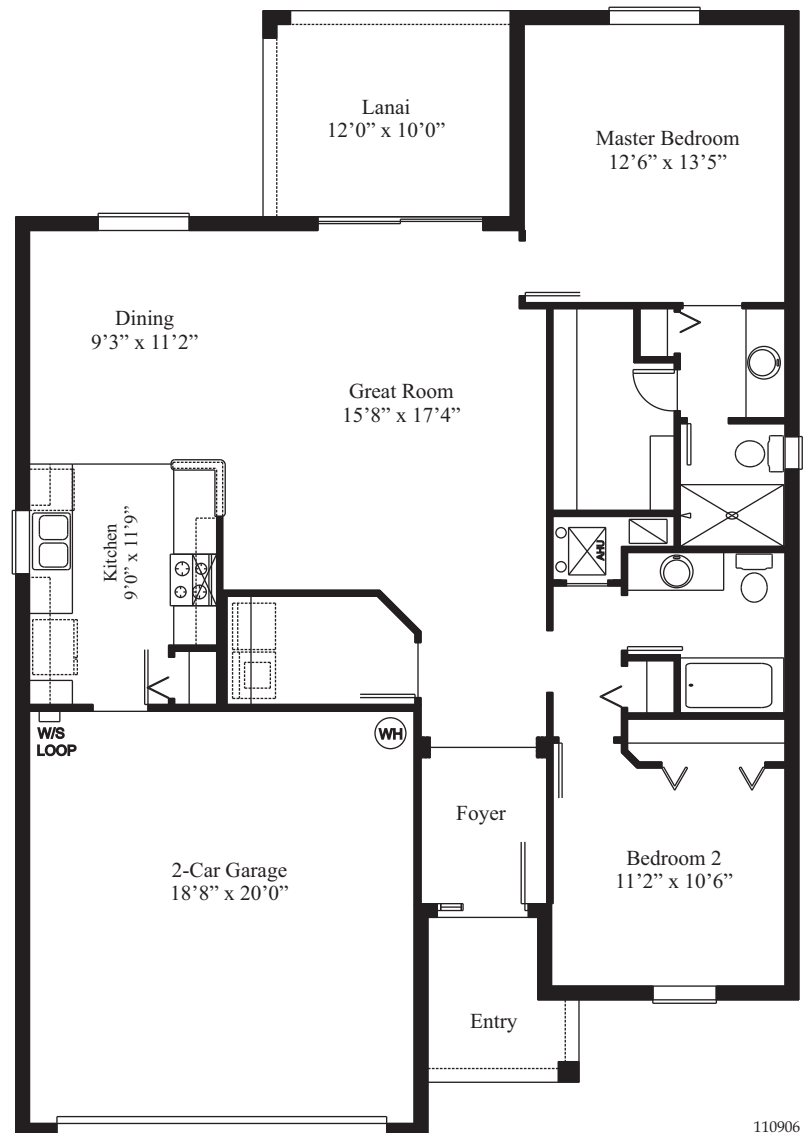

ORCHID

THE GARDEN SERIES

Legacy

OF LEESBURG

Model 100

Living Area	1,289
Garage	407
Lanai	120
Entry	51
TOTAL	1,867

Prices, materials and specifications may vary by community and location and are subject to change without notice due to continued product improvements. All dimensions are approximate. © Copyright 2014 by Florida Leisure Communities. Any duplication, reproduction or use is prohibited.