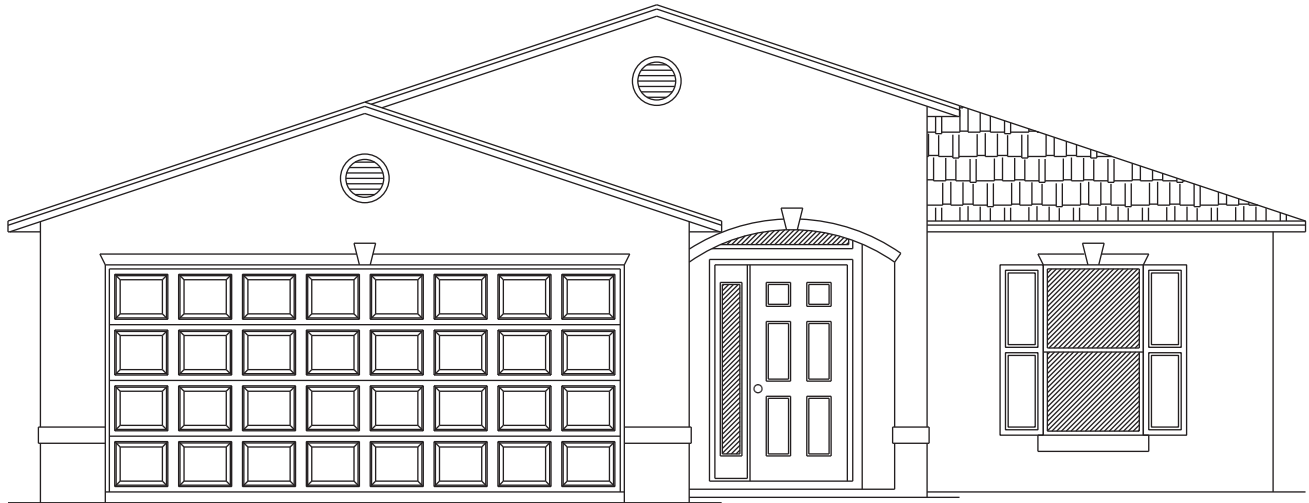

ORCHID

THE GARDEN SERIES

Legacy

OF LEESBURG

Model 100

Living Area	1,289
Garage	407
Lanai	120
Entry	51
TOTAL	1,867

Prices, materials and specifications may vary by community and location and are subject to change without notice due to continued product improvements. All dimensions are approximate. © Copyright 2014 by Florida Leisure Communities. Any duplication, reproduction or use is prohibited.