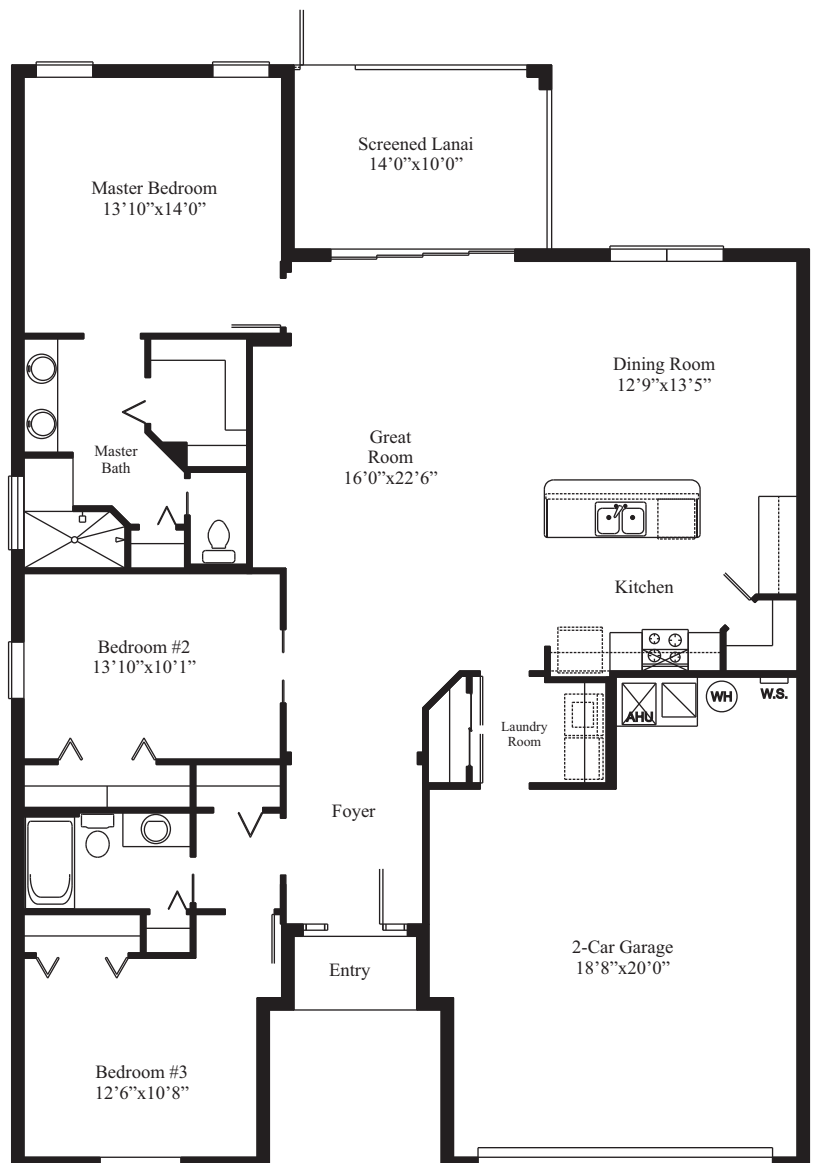

JUNIPER

THE DESIGNER SERIES

Legacy

OF LEESBURG

Model 506

Living Area	1725
Garage	488
Screened Lanai	140
Entry	27
Total	2380

Prices, materials and specifications may vary by community and location and are subject to change without notice due to continued product improvements. All dimensions are approximate. © Copyright 2014 by Florida Leisure Communities. Any duplication, reproduction or use is prohibited.