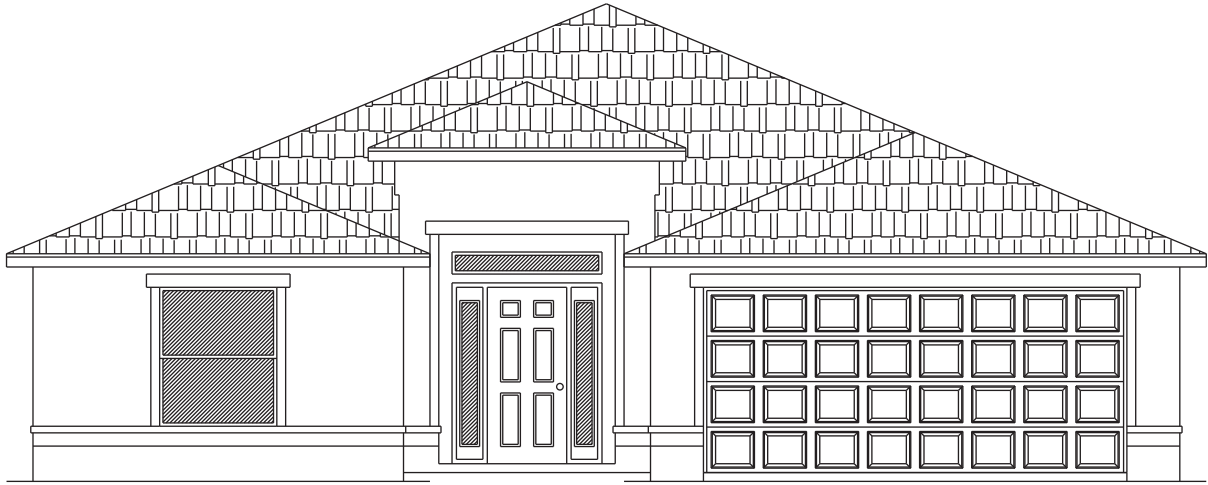

JUNIPER

THE DESIGNER SERIES

Legacy

OF LEESBURG

Model 506

Living Area	1725
Garage	488
Screened Lanai	140
Entry	27
Total	2380

Prices, materials and specifications may vary by community and location and are subject to change without notice due to continued product improvements. All dimensions are approximate. © Copyright 2014 by Florida Leisure Communities. Any duplication, reproduction or use is prohibited.