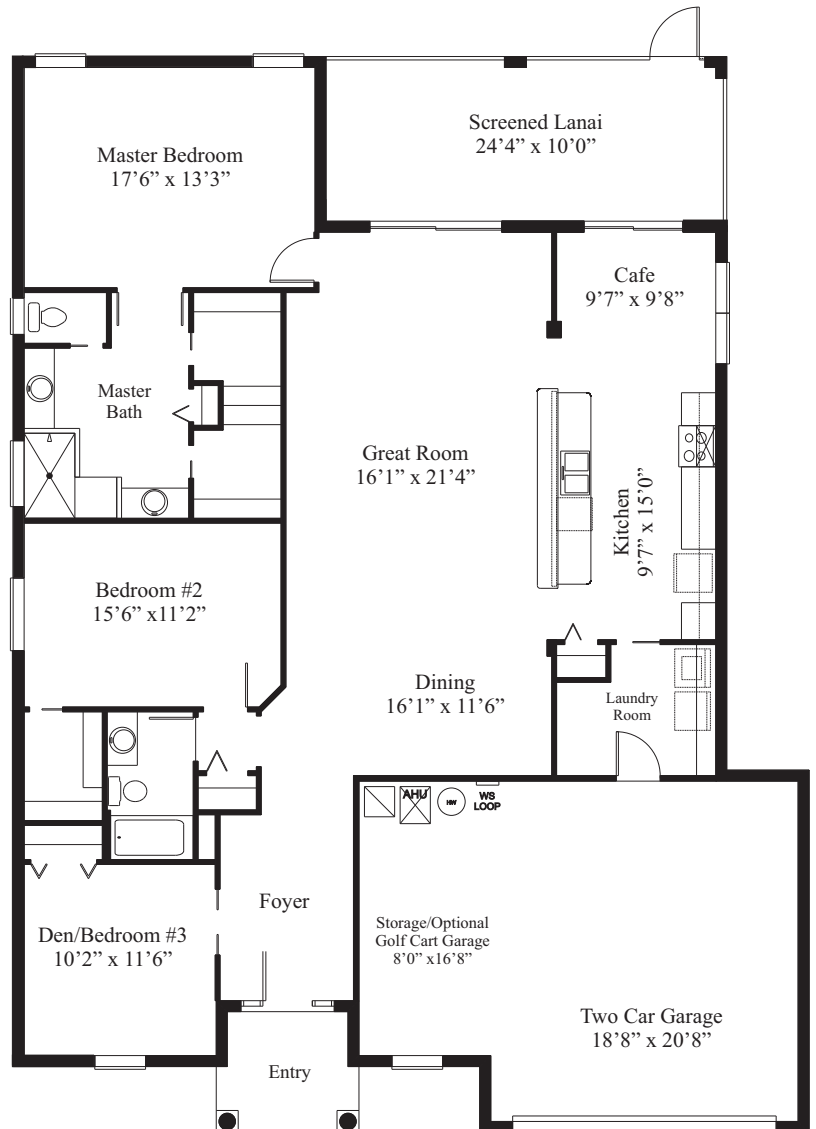

# CALLA II

THE ESTATE SERIES

### Model 415.2

Living Area	2001
Garage	559
Screened Lanai	243
Entry	59
<b>Total</b>	<b>2862</b>

Prices, materials and specifications may vary by community and location and are subject to change without notice due to continued product improvements. All dimensions are approximate. © Copyright 2014 by Florida Leisure Communities. Any duplication, reproduction or use is prohibited.