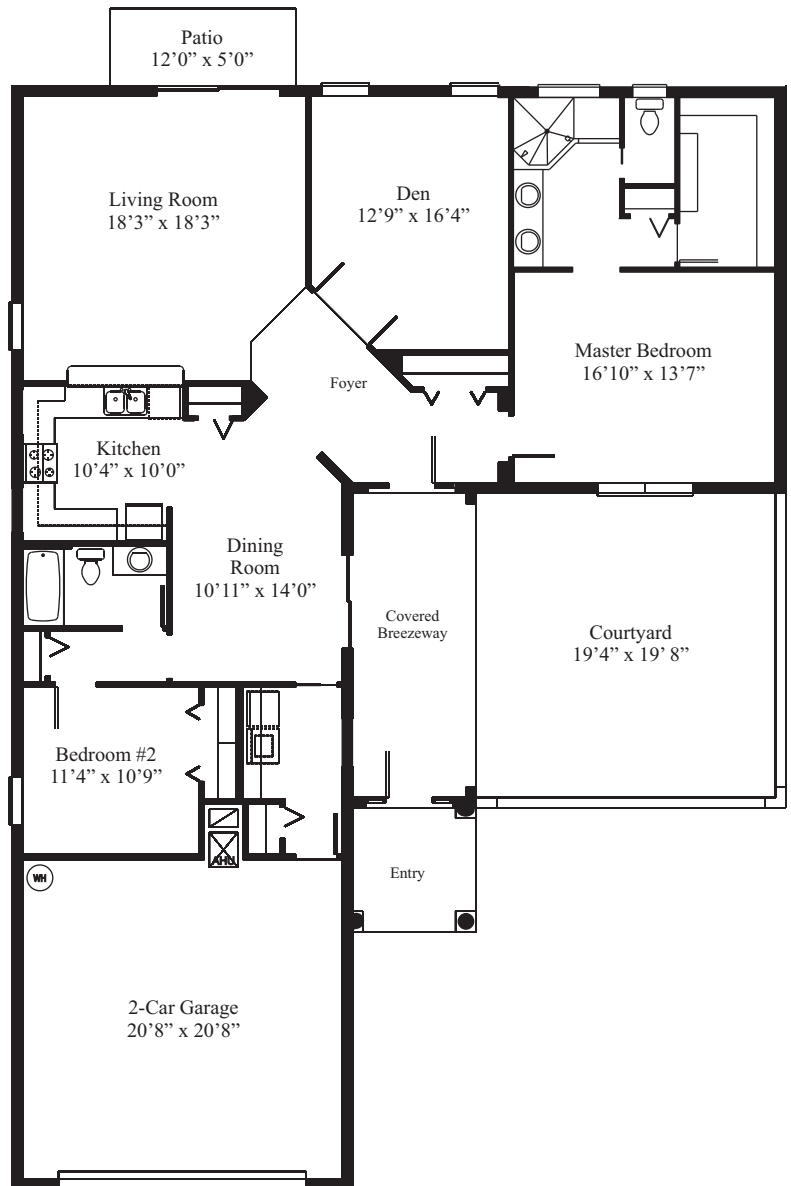

GOLDENROD II

THE ESTATE SERIES

Model 419.2

Living Area	1828
Garage	478
Breezeway	163
Entry	64

Total 2533

Prices, materials and specifications may vary by community and location and are subject to change without notice due to continued product improvements. All dimensions are approximate. © Copyright 2014 by Florida Leisure Communities. Any duplication, reproduction or use is prohibited.