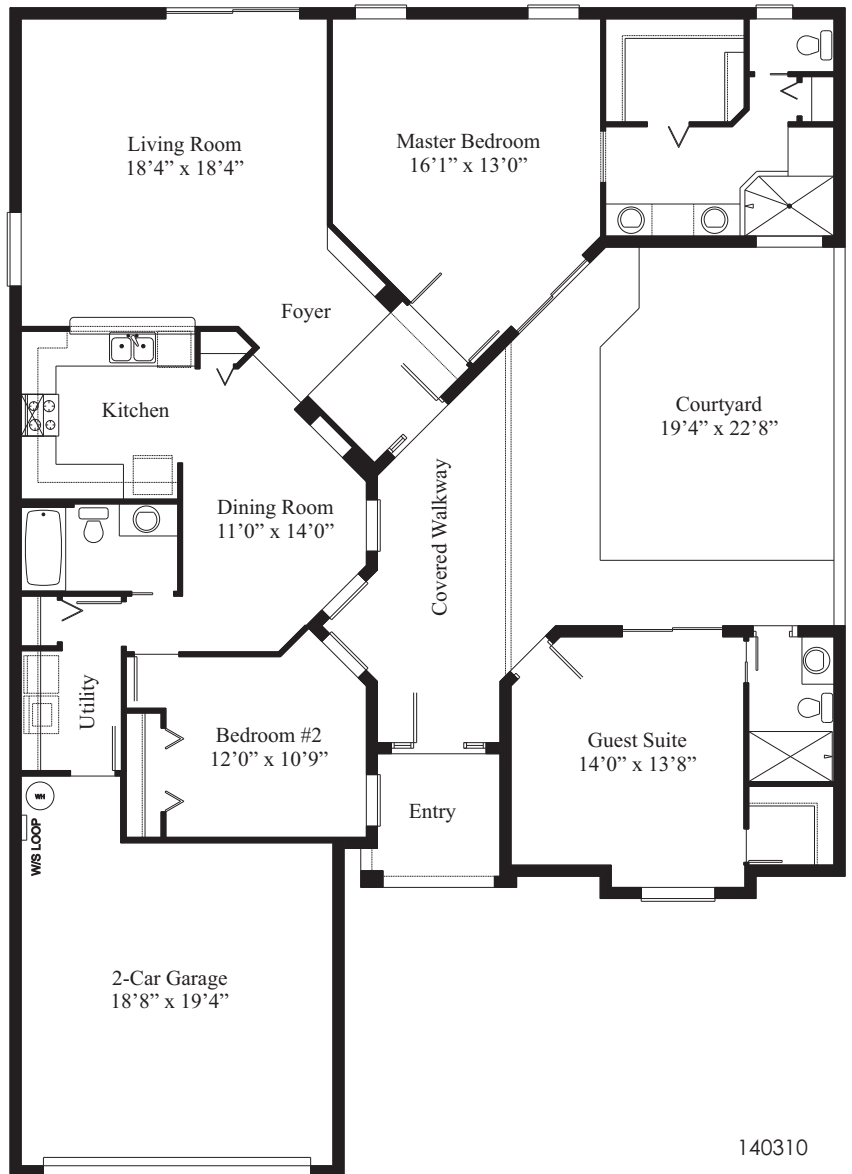

MIMOSA II

THE ESTATE SERIES

Model 401.2

Main Living	1558
Guest Suite	317
Total Living	1875
Garage	426
Lanai	238
TOTAL	2539

Prices, materials and specifications may vary by community and location and are subject to change without notice due to continued product improvements. All dimensions are approximate. © Copyright 2014 by Florida Leisure Communities. Any duplication, reproduction or use is prohibited.