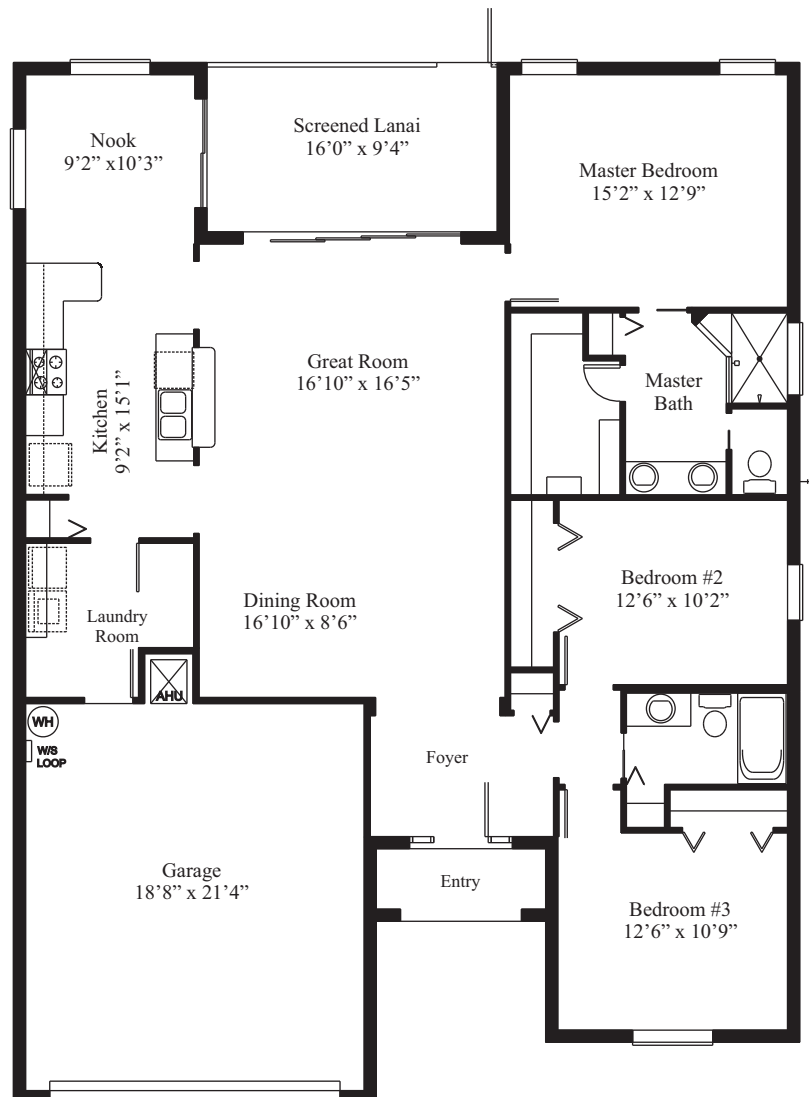

MAYFLOWER

THE DESIGNER SERIES

Model 504

Living Area	1716
Garage	442
Lanai	149
Entry	37

TOTAL 2344

Prices, materials and specifications may vary by community and location and are subject to change without notice due to continued product improvements. All dimensions are approximate. © Copyright 2014 by Florida Leisure Communities. Any duplication, reproduction or use is prohibited.