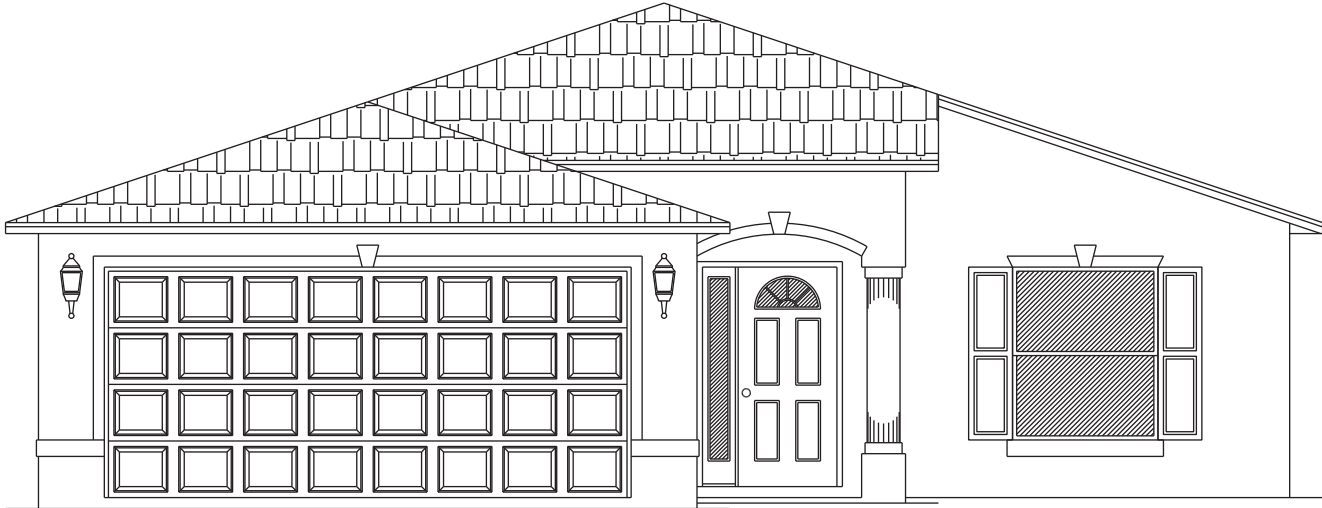

DOGWOOD

THE GARDEN SERIES

Model 108

Living Area	1,623
Garage	412
Lanai	124
Entry	38
TOTAL	2,197

Prices, materials and specifications may vary by community and location and are subject to change without notice due to continued product improvements. All dimensions are approximate. © Copyright 2014 by Florida Leisure Communities. Any duplication, reproduction or use is prohibited.