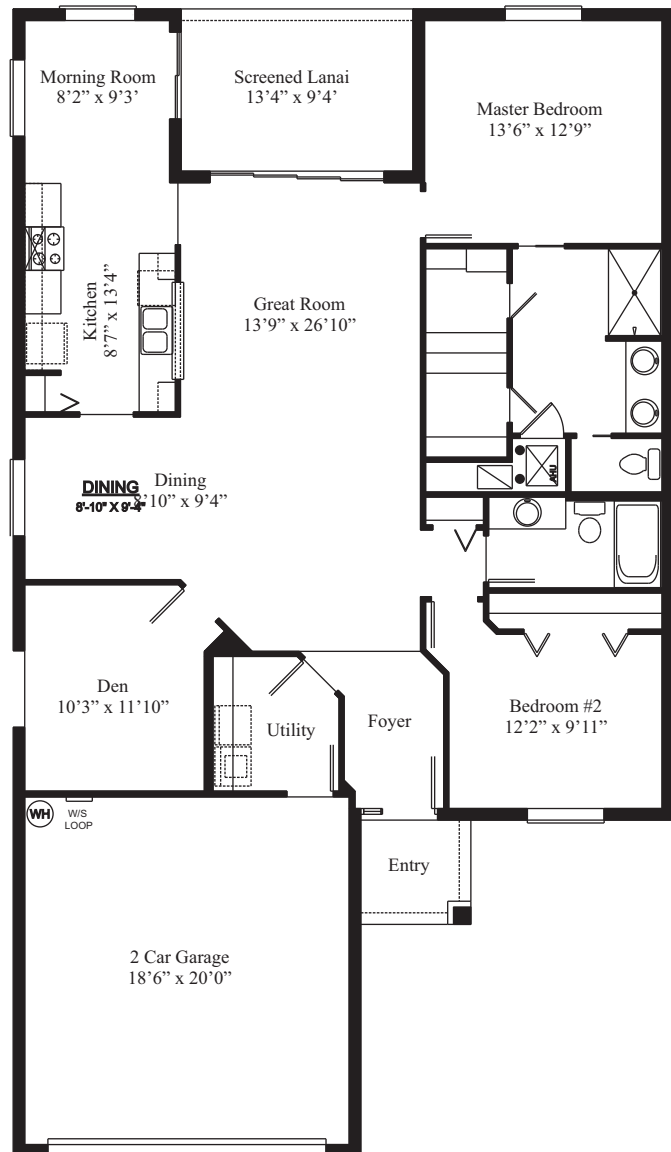

DOGWOOD

THE GARDEN SERIES

Model 108

Living Area	1,623
Garage	412
Lanai	124
Entry	38
TOTAL	2,197

Prices, materials and specifications may vary by community and location and are subject to change without notice due to continued product improvements. All dimensions are approximate. © Copyright 2014 by Florida Leisure Communities. Any duplication, reproduction or use is prohibited.