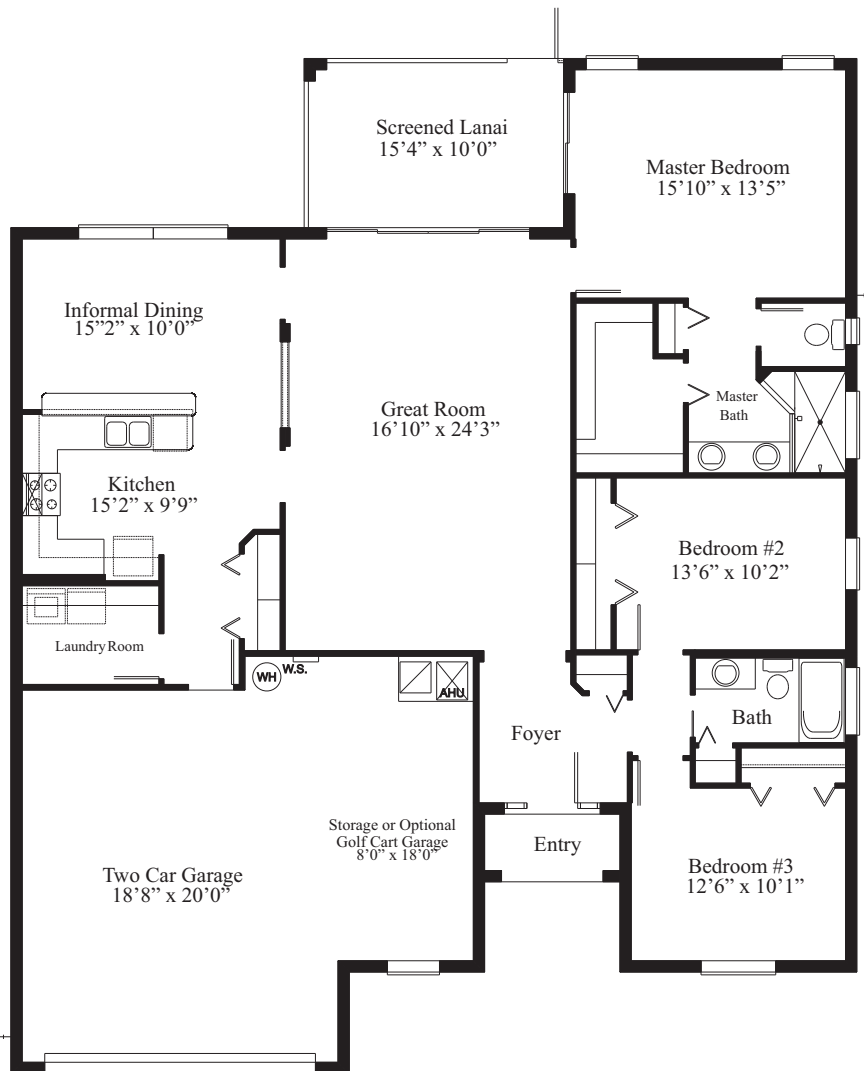

MONARCH II

THE ESTATE SERIES

Legacy

OF LEESBURG

Model 413.2

Living Area	1810
Garage	569
Screened Lanai	153
Entry	32
Total	2564

Prices, materials and specifications may vary by community and location and are subject to change without notice due to continued product improvements. All dimensions are approximate. © Copyright 2014 by Florida Leisure Communities. Any duplication, reproduction or use is prohibited.