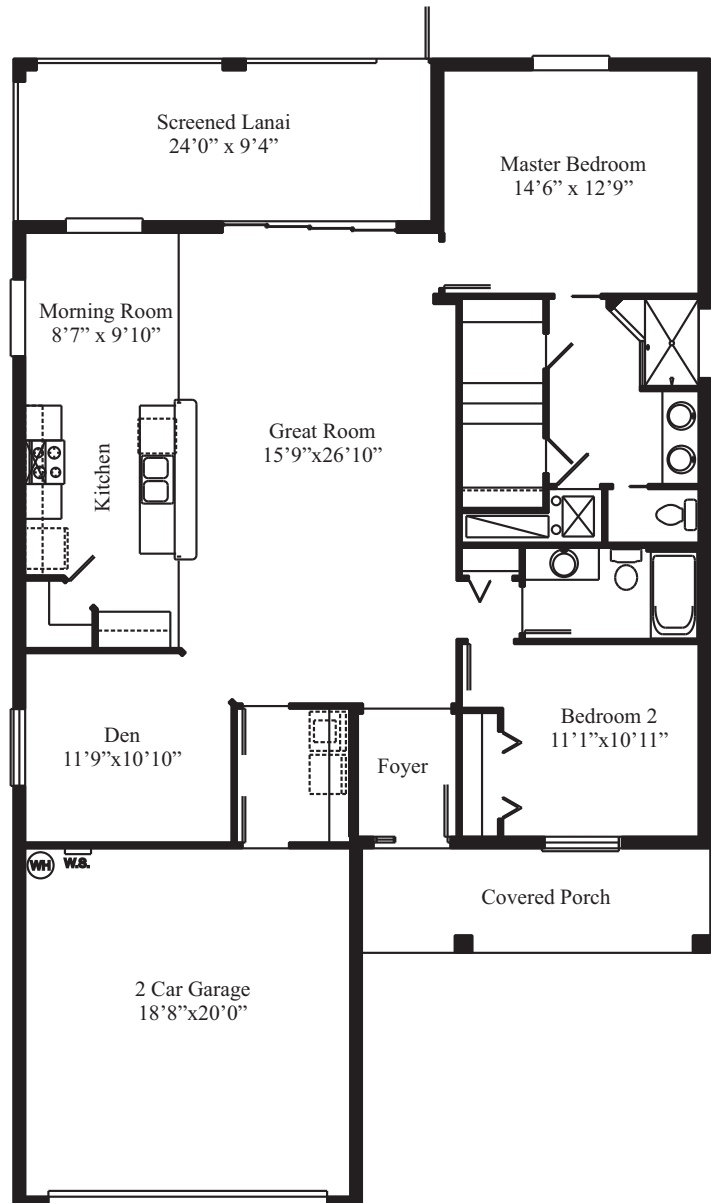

DAFFODIL II

THE DESIGNER SERIES

Legacy

OF LEESBURG

Model 500.2

Living Area	1589
Garage	413
Screened Lanai	224
Entry	120
Total	2346

Prices, materials and specifications may vary by community and location and are subject to change without notice due to continued product improvements. All dimensions are approximate. © Copyright 2011 by Florida Leisure Communities. Any duplication, reproduction or use is prohibited.