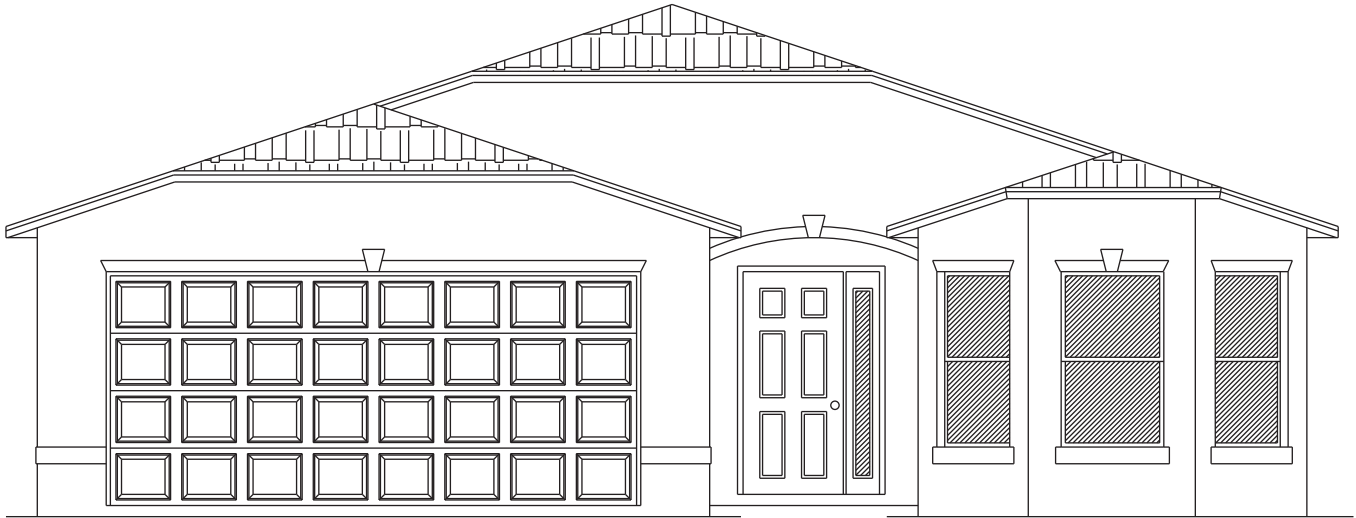

CATALINA

THE GARDEN SERIES

Legacy

OF LEESBURG

Model 106

Living Area	1,529
Garage	444
Lanai	126
Entry	25
TOTAL	2,124

Prices, materials and specifications may vary by community and location and are subject to change without notice due to continued product improvements. All dimensions are approximate. © Copyright 2014 by Florida Leisure Communities. Any duplication, reproduction or use is prohibited.