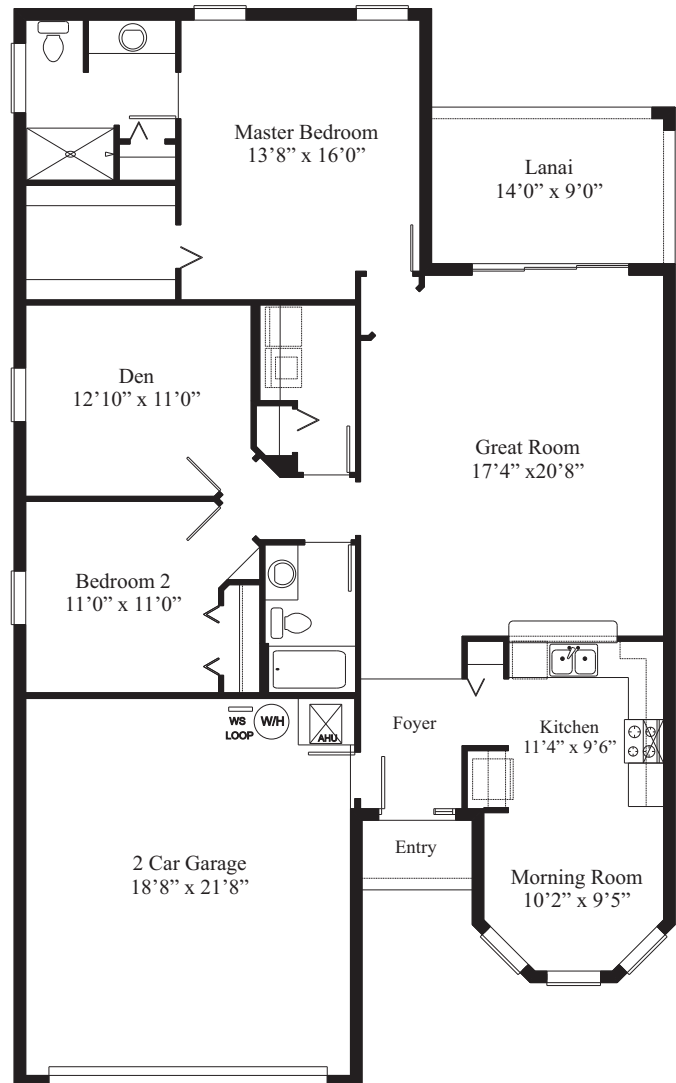

CATALINA

THE GARDEN SERIES

Legacy

OF LEESBURG

Model 106

Living Area	1,529
Garage	444
Lanai	126
Entry	25
TOTAL	2,124

Prices, materials and specifications may vary by community and location and are subject to change without notice due to continued product improvements. All dimensions are approximate. © Copyright 2014 by Florida Leisure Communities. Any duplication, reproduction or use is prohibited.